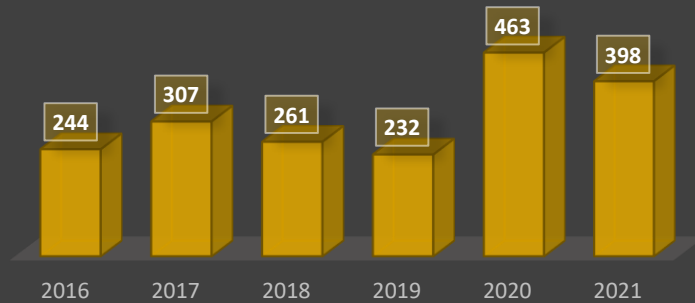

SPEEDS 25 MPH OR GREATER OVER LIMIT (YTD)

5 Year Avg	972
Increase	354
% Increase	36%

SPEEDS EQUAL TO OR GREATER THAN 100 (YTD)

5 Year Avg	301
Increase	97
% Increase	32%

NUMBER OF PURSUITS (ISP INVOLVED)(YTD)

5 Year Avg	96
Increase	21
% Increase	22%