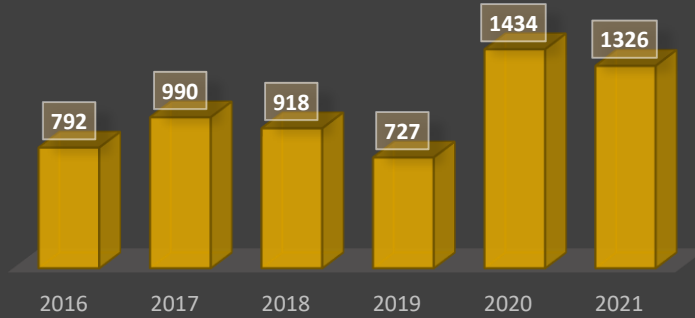

SPEEDS 25 MPH OR GREATER OVER LIMIT (YTD)

5 Year Avg	972
Increase	354
% Increase	36%

SPEEDS EQUAL TO OR GREATER THAN 100 (YTD)

5 Year Avg	301
Increase	97
% Increase	32%

NUMBER OF PURSUITS (ISP INVOLVED)(YTD)

5 Year Avg	96
Increase	21
% Increase	22%